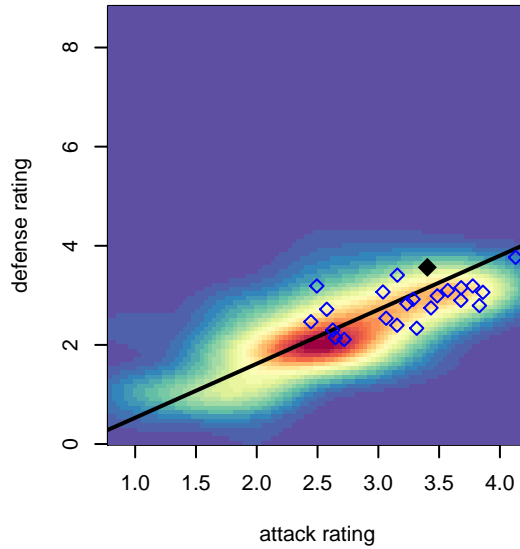

Kitsap Alliance FC Red B01

Kitsap Alliance FC
Silverdale, WA
B01 total strength=1805
attack=30.05 defense=35.34
fall league = RCL B01 Div 3
notes= Krug 2016

alt names used:
Kitsap Alliance FC
Kitsap Alliance FC – B01 A
KITSAP ALLIANCE FC B01 A (WA)
KITSAP ALLIANCE FC B01 KRUG
KITSAP ALLIANCE FC B01 A (WA)
Kitsap Alliance FC – B01 A
Kitsap Alliance FC B01 Krug

**attack and defense variance (black dot)
relative to other teams
and top 10 in region**

**attack and defense rating
relative to others at age
and all opponents in last 13 months**

Performance relative to 13 month average