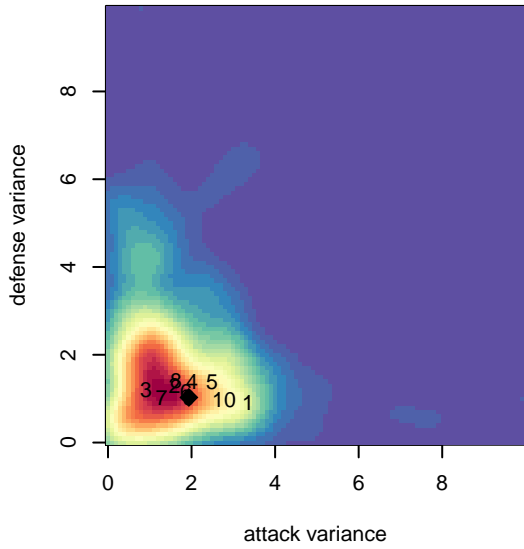

Kitsap Alliance FC Red B01

Kitsap Alliance FC
Silverdale, WA
B01 total strength=1805
attack=30.05 defense=35.34
fall league = RCL B01 Div 3
notes= Krug 2016

alt names used:
Kitsap Alliance FC
Kitsap Alliance FC – B01 A
KITSAP ALLIANCE FC B01 A (WA)
KITSAP ALLIANCE FC B01 KRUG
KITSAP ALLIANCE FC B01 A (WA)
Kitsap Alliance FC – B01 A
Kitsap Alliance FC B01 Krug

**attack and defense variance (black dot)
relative to other teams
and top 10 in region**

**attack and defense rating
relative to others at age
and all opponents in last 13 months**

Performance relative to 13 month average