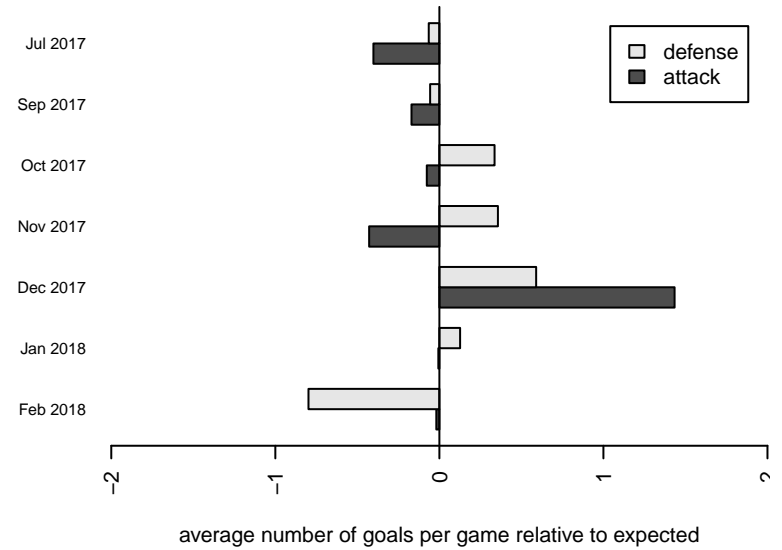

Performance relative to 13 month average