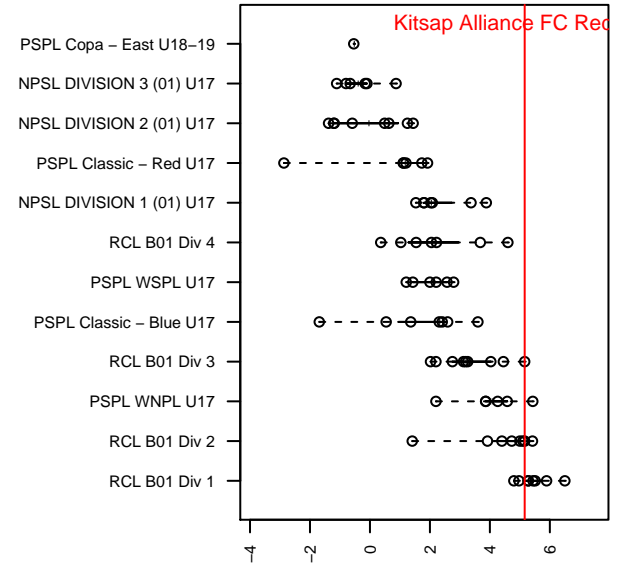

Kitsap Alliance FC Red B01

Kitsap Alliance FC
Silverdale, WA
B01 total strength=1805
attack=30.05 defense=35.34
fall league = RCL B01 Div 3
notes= Krug 2016

alt names used:
Kitsap Alliance FC
Kitsap Alliance FC – B01 A
KITSAP ALLIANCE FC B01 A (WA)
KITSAP ALLIANCE FC B01 KRUG
KITSAP ALLIANCE FC B01 A (WA)
Kitsap Alliance FC – B01 A
Kitsap Alliance FC B01 Krug

**attack and defense variance (black dot)
relative to other teams
and top 10 in region**

**attack and defense rating
relative to others at age
and all opponents in last 13 months**

Performance relative to 13 month average