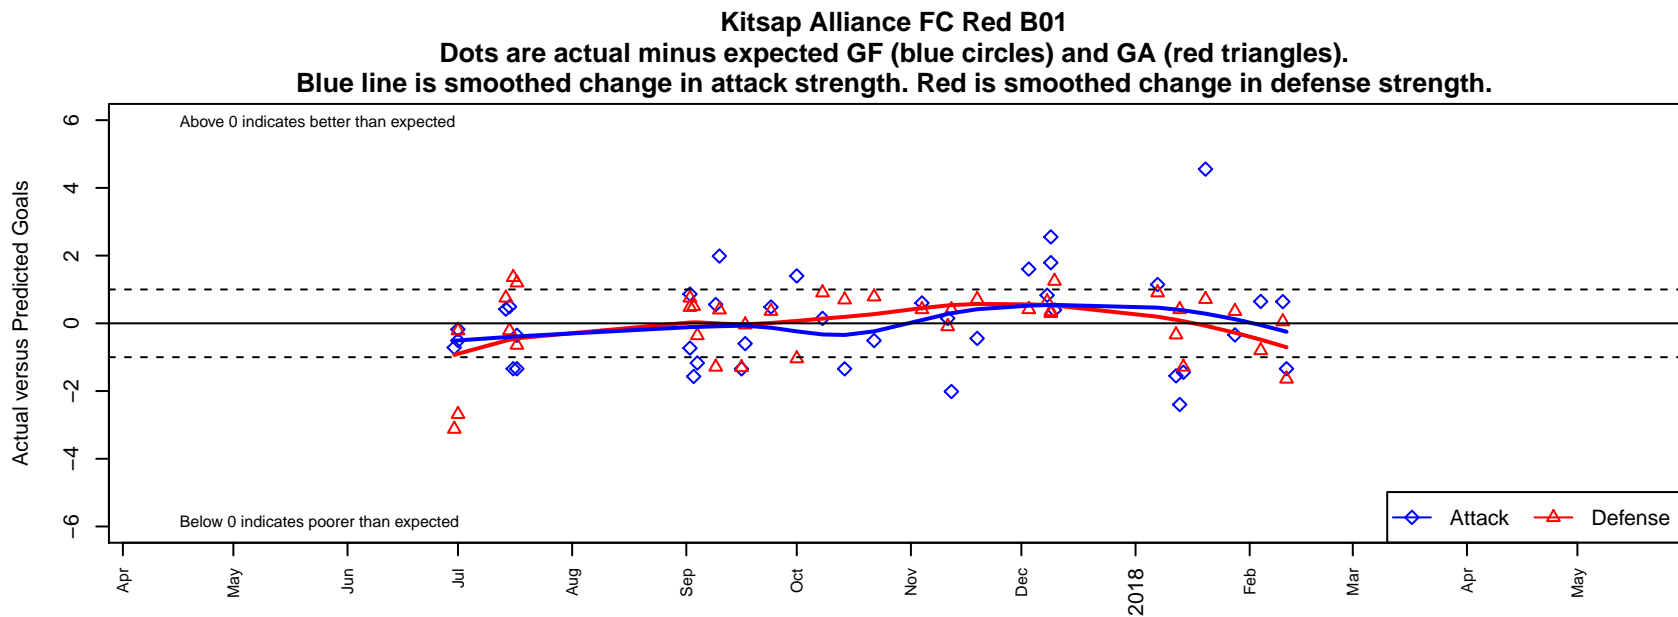

Kitsap Alliance FC Red B01

Kitsap Alliance FC
Silverdale, WA
B01 total strength=1805
attack=30.05 defense=35.34
fall league = RCL B01 Div 3
notes= Krug 2016

alt names used:
Kitsap Alliance FC
Kitsap Alliance FC – B01 A
KITSAP ALLIANCE FC B01 A (WA)
KITSAP ALLIANCE FC B01 KRUG
KITSAP ALLIANCE FC B01 A (WA)
Kitsap Alliance FC – B01 A
Kitsap Alliance FC B01 Krug

**attack and defense variance (black dot)
relative to other teams
and top 10 in region**

**attack and defense rating
relative to others at age
and all opponents in last 13 months**

Performance relative to 13 month average