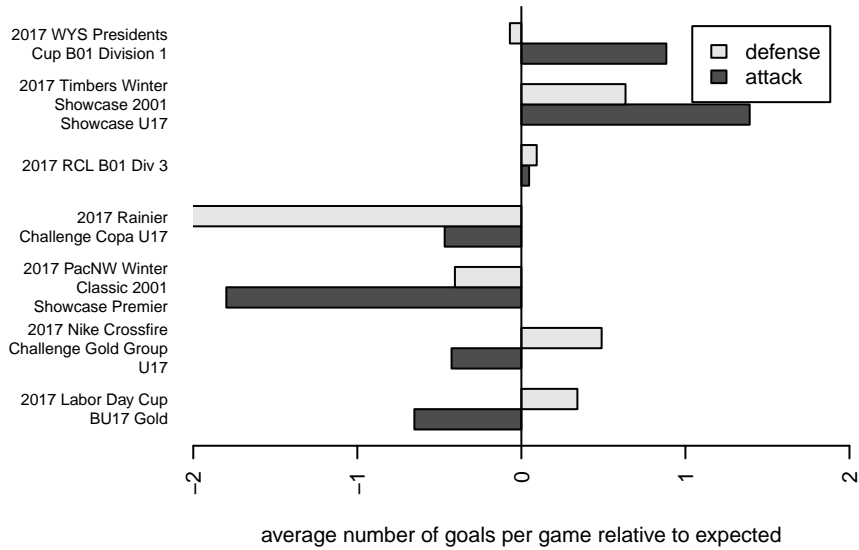

Kitsap Alliance FC Red B01

Kitsap Alliance FC
Silverdale, WA
B01 total strength=1805
attack=30.05 defense=35.34
fall league = RCL B01 Div 3
notes= Krug 2016

alt names used:
Kitsap Alliance FC
Kitsap Alliance FC – B01 A
KITSAP ALLIANCE FC B01 A (WA)
KITSAP ALLIANCE FC B01 KRUG
KITSAP ALLIANCE FC B01 A (WA)
Kitsap Alliance FC – B01 A
Kitsap Alliance FC B01 Krug

Venues played:
2017 Rainier Challenge Copa U17
2017 Nike Crossfire Challenge Gold Group U17
2017 Labor Day Cup BU17 Gold
2017 RCL B01 Div 3
2017 Timbers Winter Showcase 2001 Showcas
2017 WYS Presidents Cup B01 Division 1
2017 PacNW Winter Classic 2001 Showcase P

**attack and defense variance (black dot)
relative to other teams
and top 10 in region**

**attack and defense rating
relative to others at age
and all opponents in last 13 months**

Performance relative to 13 month average